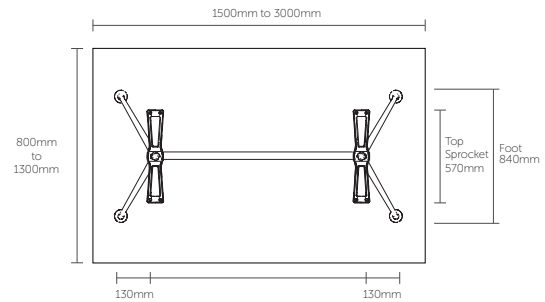

STANDARD FRAME SIZES ACCOMMODATE WORKSURFACE OF

1400mm - 7400mm length x 800mm - 2000mm width

Single Pole Single Span

Twin Pole Single Span

Single Pole Double Span

Twin Pole Double Span

Single Pole Triple Span

Small Fixed Leg

Large Fixed Leg

STANDARD WORKTOP SIZES

1400mm - 3000mm length x 600mm - 1200mm width

TWIN POST WITH COLLAR LEG

| Leg Width Kit | End Leg | Centre Leg | Between Top Sprockets |
|---------------|---------|------------|-----------------------|
| AU-FW1200 | 1140mm | 1260mm | 180mm |
| AU-FW1400 | 1255mm | 1375mm | 295mm |
| AU-FW1600 | 1455mm | 1575mm | 495mm |
| AU-FW1800 | 1675mm | 1775mm | 695mm |

MODULUS MEETING TABLES

Side Coffee Table

STANDARD WORKTOP SIZES

400mm - 700mm diameter or
400mm - 600mm square.

STANDARD FEATURES

- Black powdercoated posts & rails, polished alloy feet, collars & connectors
- Leveling glides
- Worksurfaces are manufactured in the veneer or laminate of your choice

Single Post 5 Foot Meeting Table

STANDARD WORKTOP SIZES

700mm - 900mm diameter or
600mm - 800mm square.

Small Single Post Meeting Table

STANDARD WORKTOP SIZES

400mm - 700mm diameter or
400mm - 600mm square.