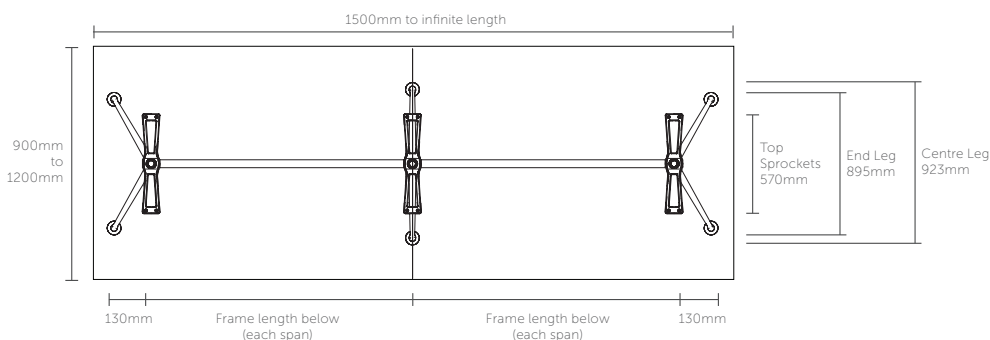

SINGLE POST WITH COLLAR LEG

Frame length (each span) ONE BEAM PER SPAN

- **AU-FWTOPRAIL1100** = 1150mm
- **AU-FWTOPRAIL1300** = 1350mm
- **AU-FWTOPRAIL1600** = 1650mm
- **AU-FWTOPRAIL2200** = 2250mm