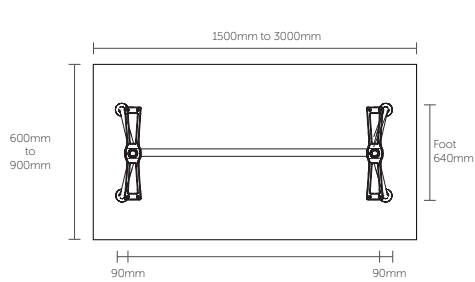

STANDARD FRAME SIZES ACCOMMODATE WORKSURFACE OF

1400mm - 7400mm length x 800mm - 2000mm width

Single Pole Single Span

Twin Pole Single Span

Single Pole Double Span

Twin Pole Double Span

Single Pole Triple Span

Small Fixed Leg

Large Fixed Leg

STANDARD WORKTOP SIZES

1400mm - 3000mm length x 600mm - 1200mm width

TWIN POST WITH COLLAR LEG

| Leg Width Kit | End Leg | Centre Leg | Between Top Sprockets |
|---------------|---------|------------|-----------------------|
| AU-FW1200 | 1140mm | 1260mm | 180mm |
| AU-FW1400 | 1255mm | 1375mm | 295mm |
| AU-FW1600 | 1455mm | 1575mm | 495mm |
| AU-FW1800 | 1675mm | 1775mm | 695mm |

MODULUS MEETING TABLES

Side Coffee Table

STANDARD WORKTOP SIZES

400mm - 700mm diameter or
400mm - 600mm square.

STANDARD FEATURES

- Black powdercoated posts & rails, polished alloy feet, collars & connectors
- Leveling glides
- Worksurfaces are manufactured in the veneer or laminate of your choice

Single Post 5 Foot Meeting Table

STANDARD WORKTOP SIZES

700mm - 900mm diameter or
600mm - 800mm square.

Small Single Post Meeting Table

STANDARD WORKTOP SIZES

400mm - 700mm diameter or
400mm - 600mm square.