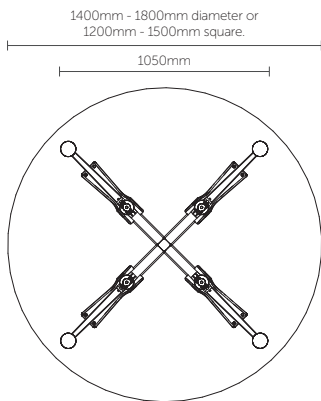

Small Fixed Leg

Large Fixed Leg

STANDARD WORKTOP SIZES

1400mm - 3000mm length x 600mm - 1200mm width

TWIN POST WITH COLLAR LEG

| Leg Width Kit | End Leg | Centre Leg | Between Top Sprockets |
|---------------|---------|------------|-----------------------|
| AU-FW1200 | 1140mm | 1260mm | 180mm |
| AU-FW1400 | 1255mm | 1375mm | 295mm |
| AU-FW1600 | 1455mm | 1575mm | 495mm |
| AU-FW1800 | 1675mm | 1775mm | 695mm |

MODULUS MEETING TABLES

Side Coffee Table

STANDARD WORKTOP SIZES

400mm - 700mm diameter or
400mm - 600mm square.

STANDARD FEATURES

- Black powdercoated posts & rails, polished alloy feet, collars & connectors
- Leveling glides
- Worksurfaces are manufactured in the veneer or laminate of your choice

Single Post 5 Foot Meeting Table

STANDARD WORKTOP SIZES

700mm - 900mm diameter or
600mm - 800mm square.

Small Single Post Meeting Table

STANDARD WORKTOP SIZES

400mm - 700mm diameter or
400mm - 600mm square.

Single Post Meeting Table

STANDARD WORKTOP SIZES

900mm - 1200mm diameter or
700mm - 1000mm square.

4 Post Meeting Table

STANDARD WORKTOP SIZES

1400mm - 1800mm diameter or
1200mm - 1500mm square.

SYDNEY 02 8188 2732 MELBOURNE 03 9111 0315 BRISBANE 07 3733 1923 ADELAIDE 08 7111 0810 PERTH 08 9468 2707