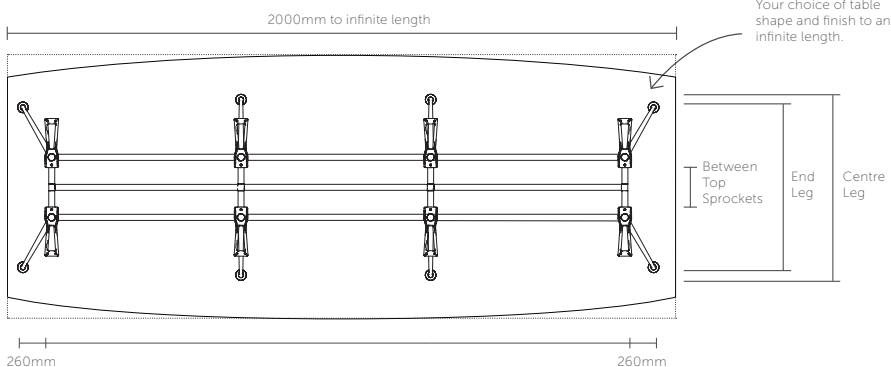

Small Fixed Leg

Large Fixed Leg

STANDARD WORKTOP SIZES

1400mm - 3000mm length x 600mm - 1200mm width

TWIN POST WITH COLLAR LEG

| Leg Width Kit | End Leg | Centre Leg | Between Top Sprockets |
|---------------|---------|------------|-----------------------|
| AU-FW1200 | 1140mm | 1260mm | 180mm |
| AU-FW1400 | 1255mm | 1375mm | 295mm |
| AU-FW1600 | 1455mm | 1575mm | 495mm |
| AU-FW1800 | 1675mm | 1775mm | 695mm |

MODULUS MEETING TABLES

Side Coffee Table

STANDARD WORKTOP SIZES

400mm - 700mm diameter or
400mm - 600mm square.

STANDARD FEATURES

- Black powdercoated posts & rails, polished alloy feet, collars & connectors
- Leveling glides
- Worksurfaces are manufactured in the veneer or laminate of your choice

Single Post 5 Foot Meeting Table

STANDARD WORKTOP SIZES

700mm - 900mm diameter or
600mm - 800mm square.

Small Single Post Meeting Table

STANDARD WORKTOP SIZES

400mm - 700mm diameter or
400mm - 600mm square.

Single Post Meeting Table

STANDARD WORKTOP SIZES

900mm - 1200mm diameter or
700mm - 1000mm square.

4 Post Meeting Table

STANDARD WORKTOP SIZES

1400mm - 1800mm diameter or
1200mm - 1500mm square.

SYDNEY 02 8188 2732 MELBOURNE 03 9111 0315 BRISBANE 07 3733 1923 ADELAIDE 08 7111 0810 PERTH 08 9468 2707