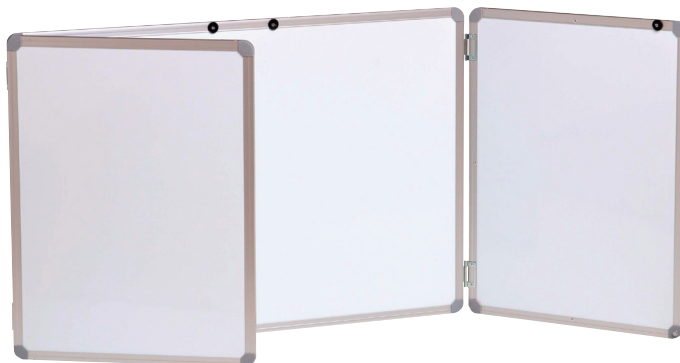

← 40 Colours!

+
Wide range of additional surfaces available on request.

Krommenie Pinboard surface

← 15 Colours!

Standard sizes for most boards:

470 x 600mm	1800 x1212mm
600 x 600mm	2100 x 912mm
912 x 600mm	2100 x1212mm
912 x 912mm	2400 x 912mm
1212 x 600mm	2700 x1212mm
1200 x 912mm	3000 x 912mm
1212 x1212mm	3000 x1212mm
1500 x 912mm	3300 x1212mm
1800 x 912mm	3600 x1212mm

Ask about custom made to order sizes!

CREATIVE KIDS

Specially tailored classroom items for K-4 education

Range of products and options available

Australian Made Combination Products

Combination
Whiteboard/Pinboards.
Choice of sizes and finishes

Mobile whiteboards,
pinboards, music staff
boards and combination
boards.

Freestanding lightweight
screens.
Made to order with custom
sizes.

**Huge range of colour
choices!**

CABINETS

Glass Fronted Notice Boards
MADE TO ORDER!

Confidential Cabinets
MADE TO ORDER!

ACCESSORIES

Wide range of magnetic, educational and cleaning accessories:

- Vista Hang Up
- Vista Magnetic Strips and Sheets
- Vista Whiteboard Cleaner and Erasers
- Vista Magnetic Buttons and Tabs
- Vista Liner Tape
- Vista Magnetic Pen Holders
- Vista Flipchart Pads