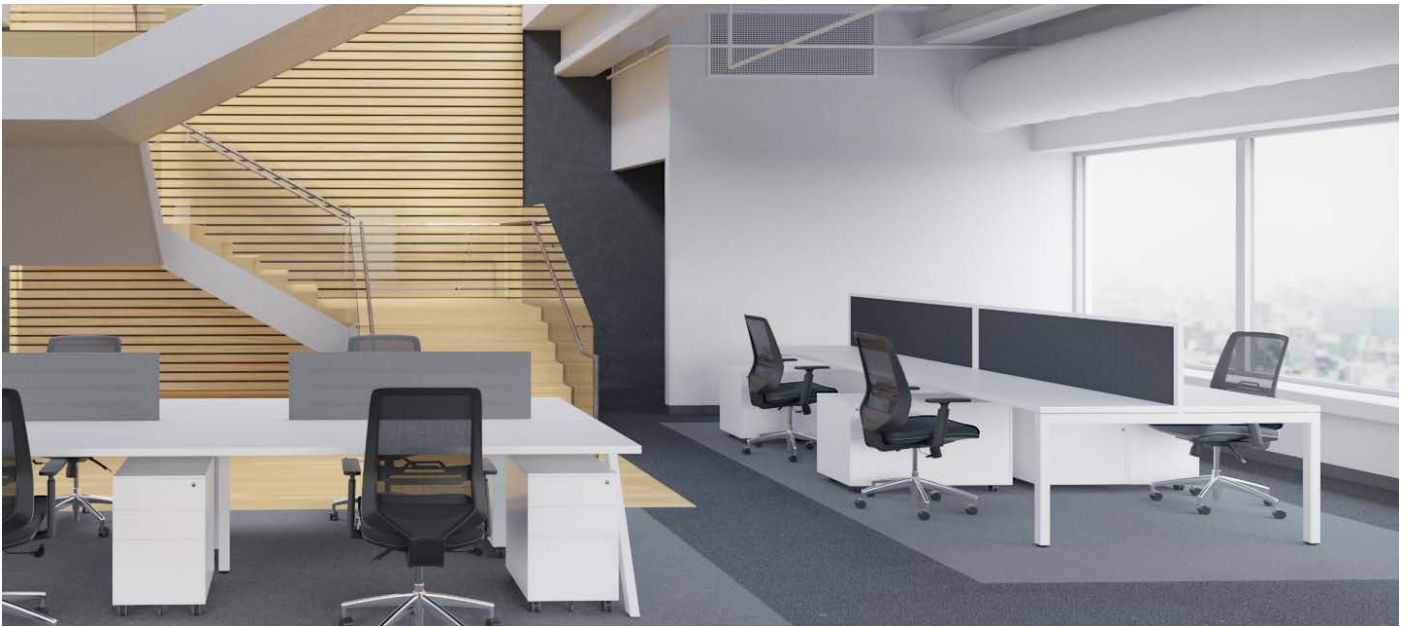

## PLAZA DESK

Desk version of our linear frame with matching 50 x 50 mm legs and rails. Simple open frame style, timeless and easy solution for any office.

Base Finish: White / Black

Table Top Finishes Options: "refer to the colour swatch page"