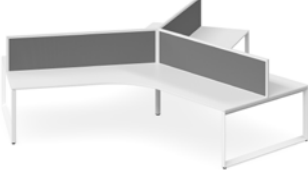

120 Degree

(500 Height 32mm Charcoal fabric screen & brackets included)

CODE //	DIMENSION //	POD
FOR1206SYS1206	1200 x 1200L x 600D x 725H	3
FOR1206SYS1306	1350 x 1350L x 600D x 725H	3
FOR1206SYS1307	1350 x 1350L x 750D x 725H	3