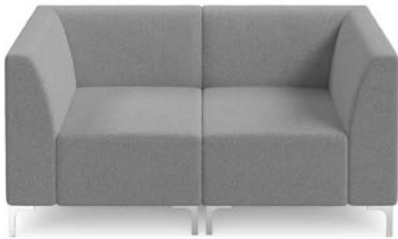

CONFIGURATION - A

Konnect Corner: x 2