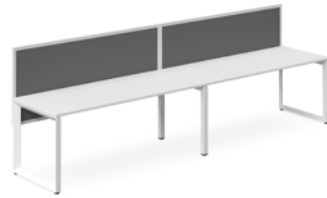

Bench Single Sided x 2 pod

(700 Height 32mm Charcoal fabric screen & brackets included)

CODE //	DIMENSION //	POD
FORDES3007	3000L x 750D x 725H	2
FORDES3607	3600L x 750D x 725H	2