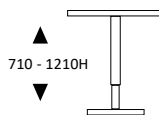

SELECTRIC PREMIUM - 101 EXECUTIVE DESK

It features a heavy duty motor drive, as standard for both strength & durability.

Finish shown: Milano Walnut + Charcoal + Tile lines

Finishes Options: "refer to the colour swatch page"
(Seat not included)

HEIGHT ADJUST // 710 - 1210H

CODE //	DESK	RETURN
SELEX22092105	(2200L x 900D)	(1800-2200L x 550D)