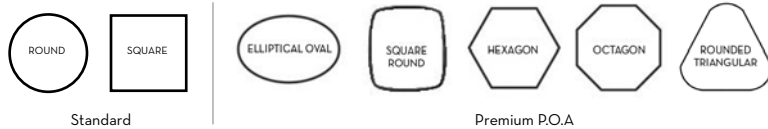

TOP SHAPES OPTIONS //