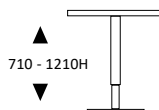

GEO SELECTRIC - 101 EXECUTIVE DESK

It features a heavy duty motor drive, as standard for both strength & durability.

Finishes Options: "refer to the colour swatch page"
(Seat not included)

HEIGHT ADJUST // 710 - 1210H

CODE //	DESK	RETURN
GEOSLEX21092105	(2100L x 900D)	(2100L x 550D)