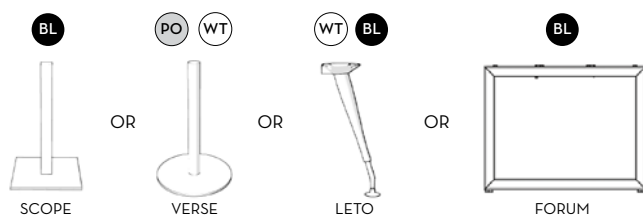

TABLE LEG OPTIONS