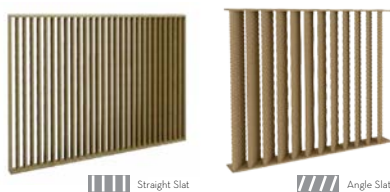

SLAT WALL

- 25mm Melamine Structure

CODE //	DIMENSION //
SLATST1804	1800W x 200D x 2700H
SLATST2104	2100W x 200D x 2700H
SLATST2404	2400W x 200D x 2700H