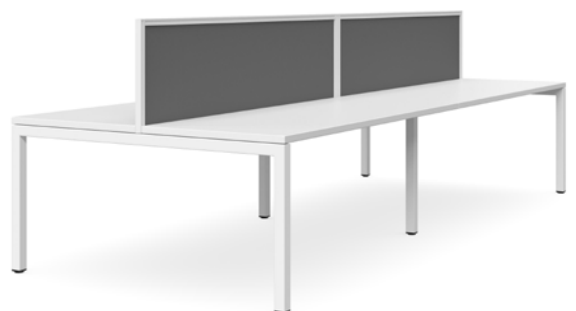

PLAZA LINEAR WORKSTATION

Striking alternative for the Linear workstation, an open uncluttered feel to any office area. Solid perimeter frame to create 4 Pods double sided workstation.

Base Finish: White / Black

Table Top Finishes Options: "refer to the colour swatch page"

(Only 500 Height 32mm Charcoal fabric screen included)

CODE //	DIMENSION //	POD
PLZ4SYS3015	3000L x 1500D x 725H	4
PLZ4SYS3615	3600L x 1500D x 725H	4
PLZ4SYS4515	4500L x 1500D x 725H	6
PLZ4SYS5415	5400L x 1500D x 725H	6