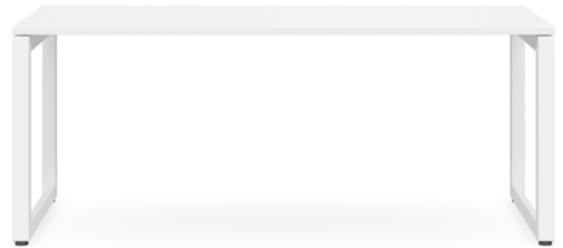

FORUM DESK

It comprises a sturdy and light-weight triangulated leg profile with both intelligent & simple construction. Stylish and easy solution for any office.

Base Finish: White / Black

Table Top Finishes Options: "refer to the colour swatch page"

CODE //	DIMENSION //
FORDES1507	1500L x 750D x 725H
FORDES1807	1800L x 750D x 725H

FORUM WORKSTATION

It comprises a sturdy and light-weight triangulated leg profile with both intelligent & simple construction. Comes with either left or right return and metal modesty panel (2-PCE Top).

Base Finish: White / Black

Table Top Finishes Options: "refer to the colour swatch page"

CODE //	DIMENSION //
FORWS15071506	1500L x 750D x 1500L x 600D x 725H
FORWS18071806	1800L x 750D x 1800L x 600D x 725H
FORWS18091806	1800L x 900D x 1800L x 600D x 725H

FORUM LINEAR WORKSTATION

Striking alternative for the Linear workstation, an open uncluttered feel to any office area. Solid perimeter frame to create 4 Pods double sided workstation.

Base Finish: White / Black

Table Top Finishes Options: "refer to the colour swatch page"

(Only 500 Height 32mm Charcoal fabric screen included)

CODE //	DIMENSION //	POD
FOR4SYS3015	3000L x 1500D x 725H	4
FOR4SYS3615	3600L x 1500D x 725H	4
FOR4SYS4515	4500L x 1500D x 725H	6
FOR4SYS5415	5400L x 1500D x 725H	6