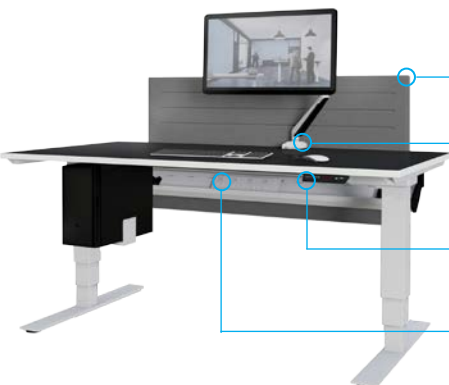

SCREEN SOLUTION
MONITOR ARM
REMOTE CONTROLLER
CABEL & POWER SOLUTION

Sonic Acoustic Panel

System Type: Acoustic Panel
Desk hanging support clamps to suit top

CODE //	DIMENSION //
SOACPA	1180W x 15D x 700H

C1 Fixed CPU Holder

Inner Distance 128-248mm Width Adjustable
Inner Distance 392-552mm Height Adjustable

CODE //	DIMENSION //
IMC1CPU	220-275W x 23D x 440-600H

Umbilical

S4 Umbilical_White   S2 Umbilical_Black
- Power & Data Segregated Underdesk Umbilical
- 1300mm Umbilical Cord

CODE //	DIMENSION //
IMS4LKUBC	42W x 30D x 1300H (S4)
IMSECAUM	45W x 23D x 1300H (S2)