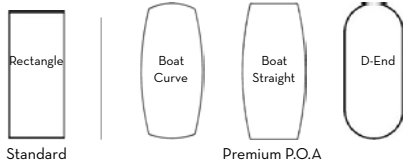

TOP SHAPES OPTIONS //