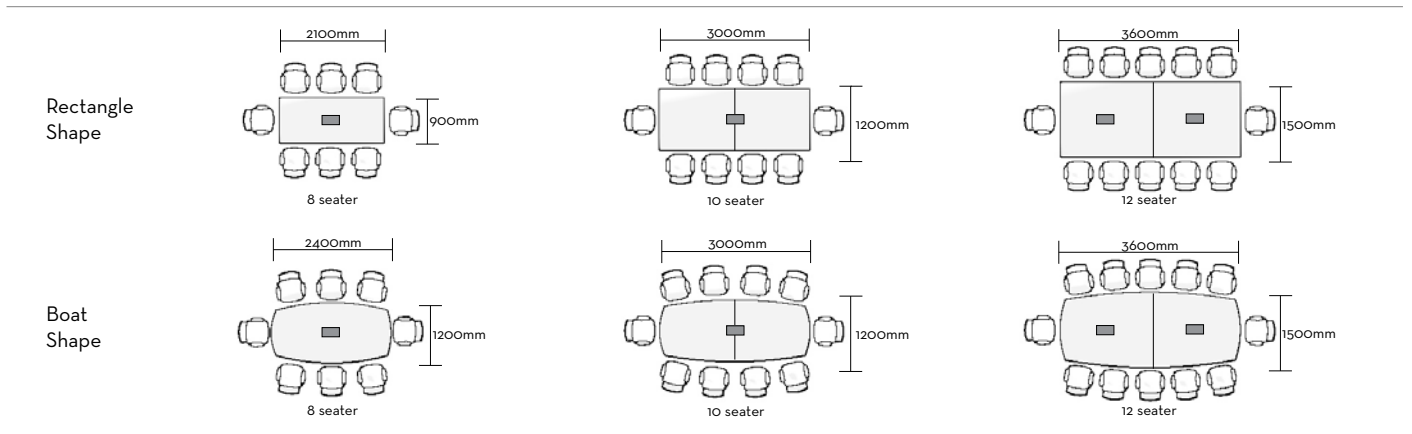

BOARDROOM

The boardroom tables can offer architectural appeal enhanced with the smart, coordinated style and function of this new series of tables. You'll love the versatility it offers.

Table Top Finishes Options: "refer to the colour swatch page"

TOP SHAPES OPTIONS //

TOP PROFILE OPTIONS //

POWER DOCK OPTION //

In Desk Power Dock is the ideal solution for access to Power, Data, USB and HDMI. (Available on request)

DELTA NOUVEAU BOARDROOM TABLE

Base Finish: Polished Stainless Steel / Black
(Seat not included)

(Rectangle Top Shown)

CODE //	DIMENSION //	LEG
IMDND2B3615	3600L x 1500D x 725H	6
IMDND2B3618	3600L x 1800D x 725H	6
IMDND2B4218	4200L x 1800D x 725H	6
IMDND2B4718	4700L x 1800D x 725H	6

APOLLO BOARDROOM TABLE

Base Finish: Chrome (Rectangle Top Shown)

CODE //	DIMENSION //	LEG
IMAPBTB2412	2400L x 1200D x 750H	4
IMAPBTB3012	3000L x 1200D x 750H	6
IMAPBTB3615	3600L x 1500D x 750H	6