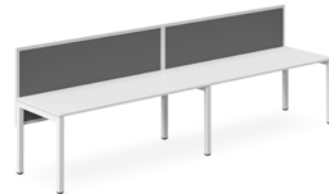

Bench Single Sided x 2 pod

(700 Height 32mm Charcoal fabric screen & brackets included)

CODE //	DIMENSION //	POD
PLZDES3007	3000L x 750D x 725H	2
PLZDES3607	3600L x 750D x 725H	2