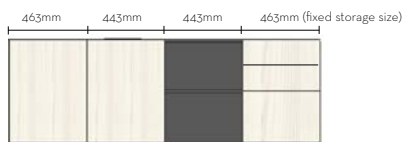

LOW STORAGE EXECUTIVE DESK

- 2 Drawers + 1 File
- 2 Cupboards
- Open Unit

CODE //	DESK	BUFFET & STORAGE	DOOR
EXDSKA1818SC	(1800L x 800D) x	(1813L x 500D) x 725H	2