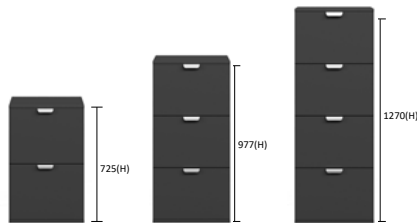

LATERAL FILING CABINET

900(W) x 600(D) x 725(H)

CODE //	STYLE //
BX2LATCP	Lateral Filing + (2 Drawers)

FILING CABINET

465(W) x 505(D)

CODE //	DIMENSION //
BX2FL	725(H) - 2 File Drawers
BX3FL	977(H) - 3 File Drawers
BX4FL	1270(H) - 4 File Drawers