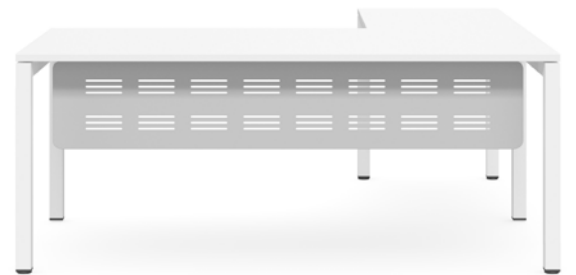

PLAZA WORKSTATION

Executive option with matching 50 x 50 mm legs and rails, simple open frame style, timeless and easy solution for any office. Comes with either left or right return and metal modesty panel (2-PCE Top).

Base Finish: White / Black

Table Top Finishes Options: "refer to the colour swatch page"

CODE //	DIMENSION //
PLZWS15071506	1500L x 750D x 1500L x 600D x 725H
PLZWS18071806	1800L x 750D x 1800L x 600D x 725H
PLZWS18091806	1800L x 900D x 1800L x 600D x 725H