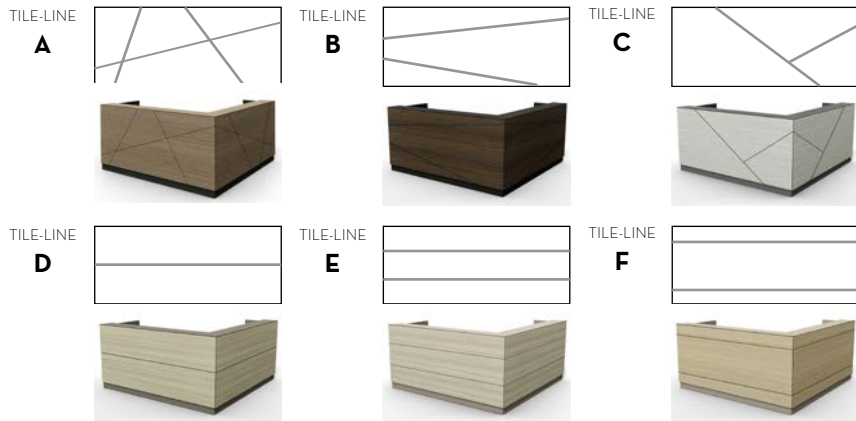

# ANGLE RECEPTION DESK

Our own Angular version of the Mies Receptions desk features front bevelled panel and featured matching return panel for a different look and feel. Return can be left or right to suit your space. Proudly designed and made in Australia. (Return options available - page 11)

## AXIS RECEPTION DESK

Proudly Australian designed and made to the highest quality, with its designer Axis lines and 42 colour options, the Axis reception desk would be the focal point of any space.

Finishes Options: "refer to the colour swatch page"