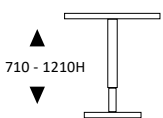

## GEO SELECTRIC - 101 EXECUTIVE DESK

It features a heavy duty motor drive, as standard for both strength & durability.

HEIGHT ADJUST // 710 - 1210H

Finishes Options: "refer to the colour swatch page"  
(Seat not included)