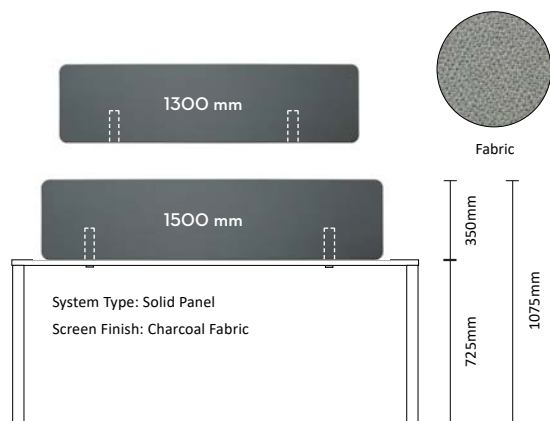

OPTIC SCREEN SYSTEM

CODE //	DIMENSION //
SANDWS13	1300W x 20D x 350H
SANDWS15	1500W x 20D x 350H