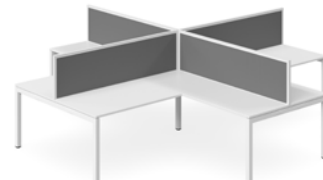

4 Way Workstation

(500 Height 32mm Charcoal fabric screen & brackets included)

CODE //	DIMENSION //	POD
PLZ4XSYS15071506	1500L x 750D x 1500L x 600D x 725H	4
PLZ4XSYS18071806	1800L x 750D x 1800L x 600D x 725H	4