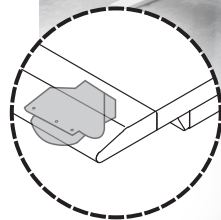

1200, 1500 & 1800mm
Feature Quick Release
Handle Under Desktop