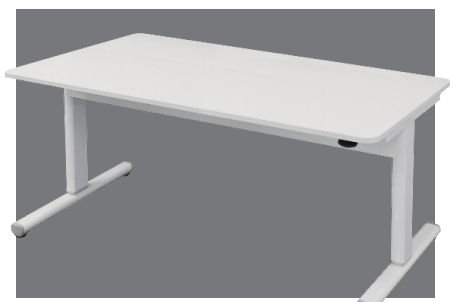

1800mm Desk
Round corner edge band and T-Leg feet

Code	Description	Size (mm)
AIRO Separate Legs/Mechanism - Height adjustable from 700 to 1130mm		
AIR012-S	1200mm Legs/Mechanism only. NO TOP included.	1170 x 700
AIR015-S	1500mm Legs/Mechanism only. NO TOP included.	1470 x 700
AIR018-S	1800mm Legs/Mechanism only. NO TOP included.	1770 x 700
AIRO Separate Desktop		
AIR012-T	White melamine top to fit 1200mm legs. NO LEGS included.	1200 x 700 x 25
AIR015-T	White melamine top to fit 1500mm legs. NO LEGS included.	1500 x 800 x 23
AIR018-T	White melamine top to fit 1800mm legs. NO LEGS included.	1800 x 800 x 23