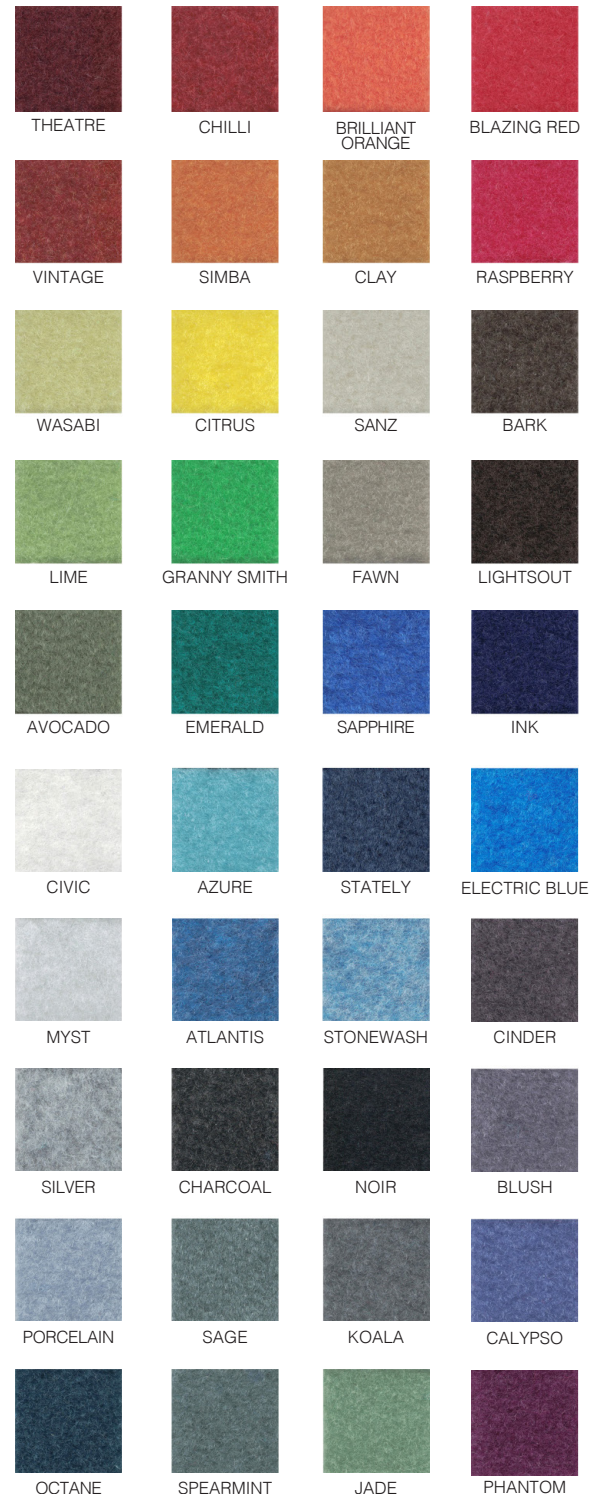

A 31 Eastwood St, Bakery Hill VIC 3350
P (03) 5333 5977
W www.winesofficefurniture.com.au